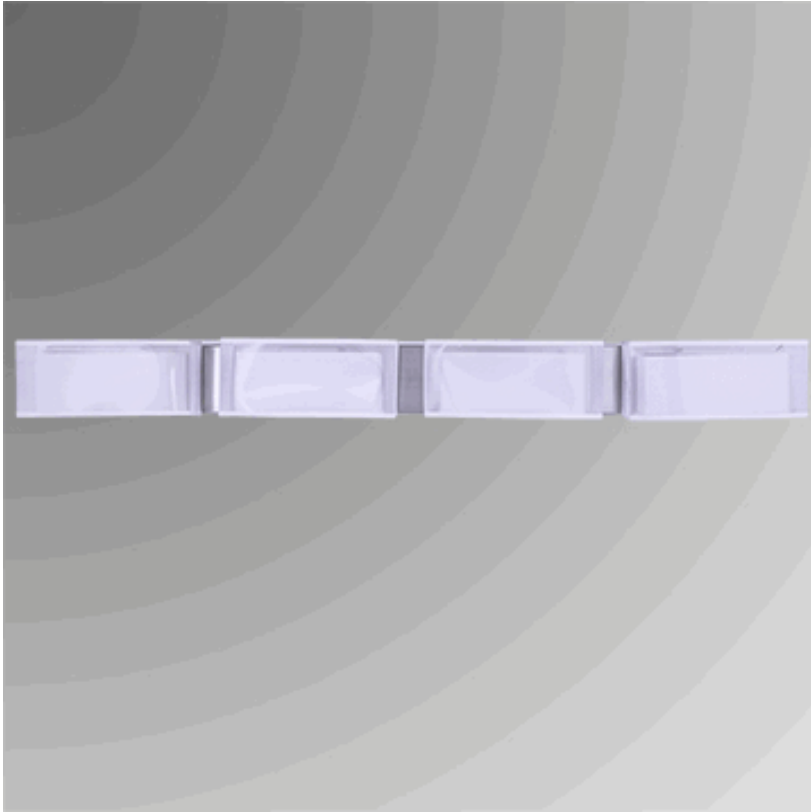

Lamp Specifications

3996V

ARKANSAS LIGHTING
S T A Y I L L U M I N A T E D

50" Brushed Nickel 4-Light Vanity, four medium skts, direct wired, with laminated white linen inner shade with sheer organza outer shade, bottom white frosted acrylic diffuser and perforated top metal diffuser. Recommend four 1100 lumen LED bulbs.

Lamp Dimensions:	50"W, 5"H, 6-1/8"D	Shade Part Number:	NA
Lamp Finish:	Brushed Nickel	Shade Material:	Sheer Organza Outer Shade with White Linen Inner
Switch:	NA	Shade Dimensions:	NA
Bulb Wattage:	Recommend four 1100 lumen LED bulbs, max rating four 27 watt CFL	Harp:	NA
Cordset:	direct wired	Miscellaneous:	With perforated metal top diffusers and Frosted White acrylic bottom diffusers
Socket:	medium base	Options:	
Base:	NA		
Extension:			